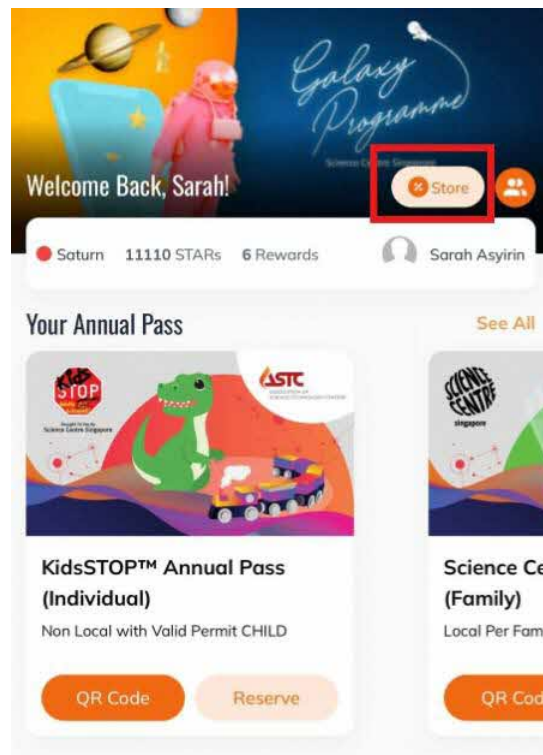

Annual Pass Member's Discount Store offer More Benefits, Easier Booking!

How to access to our discount store to enjoy exclusive benefits as an annual pass member

1. Log in via our member's portal at www.rewards.science.edu.sg
2. Tap on "Discount Store" as per below